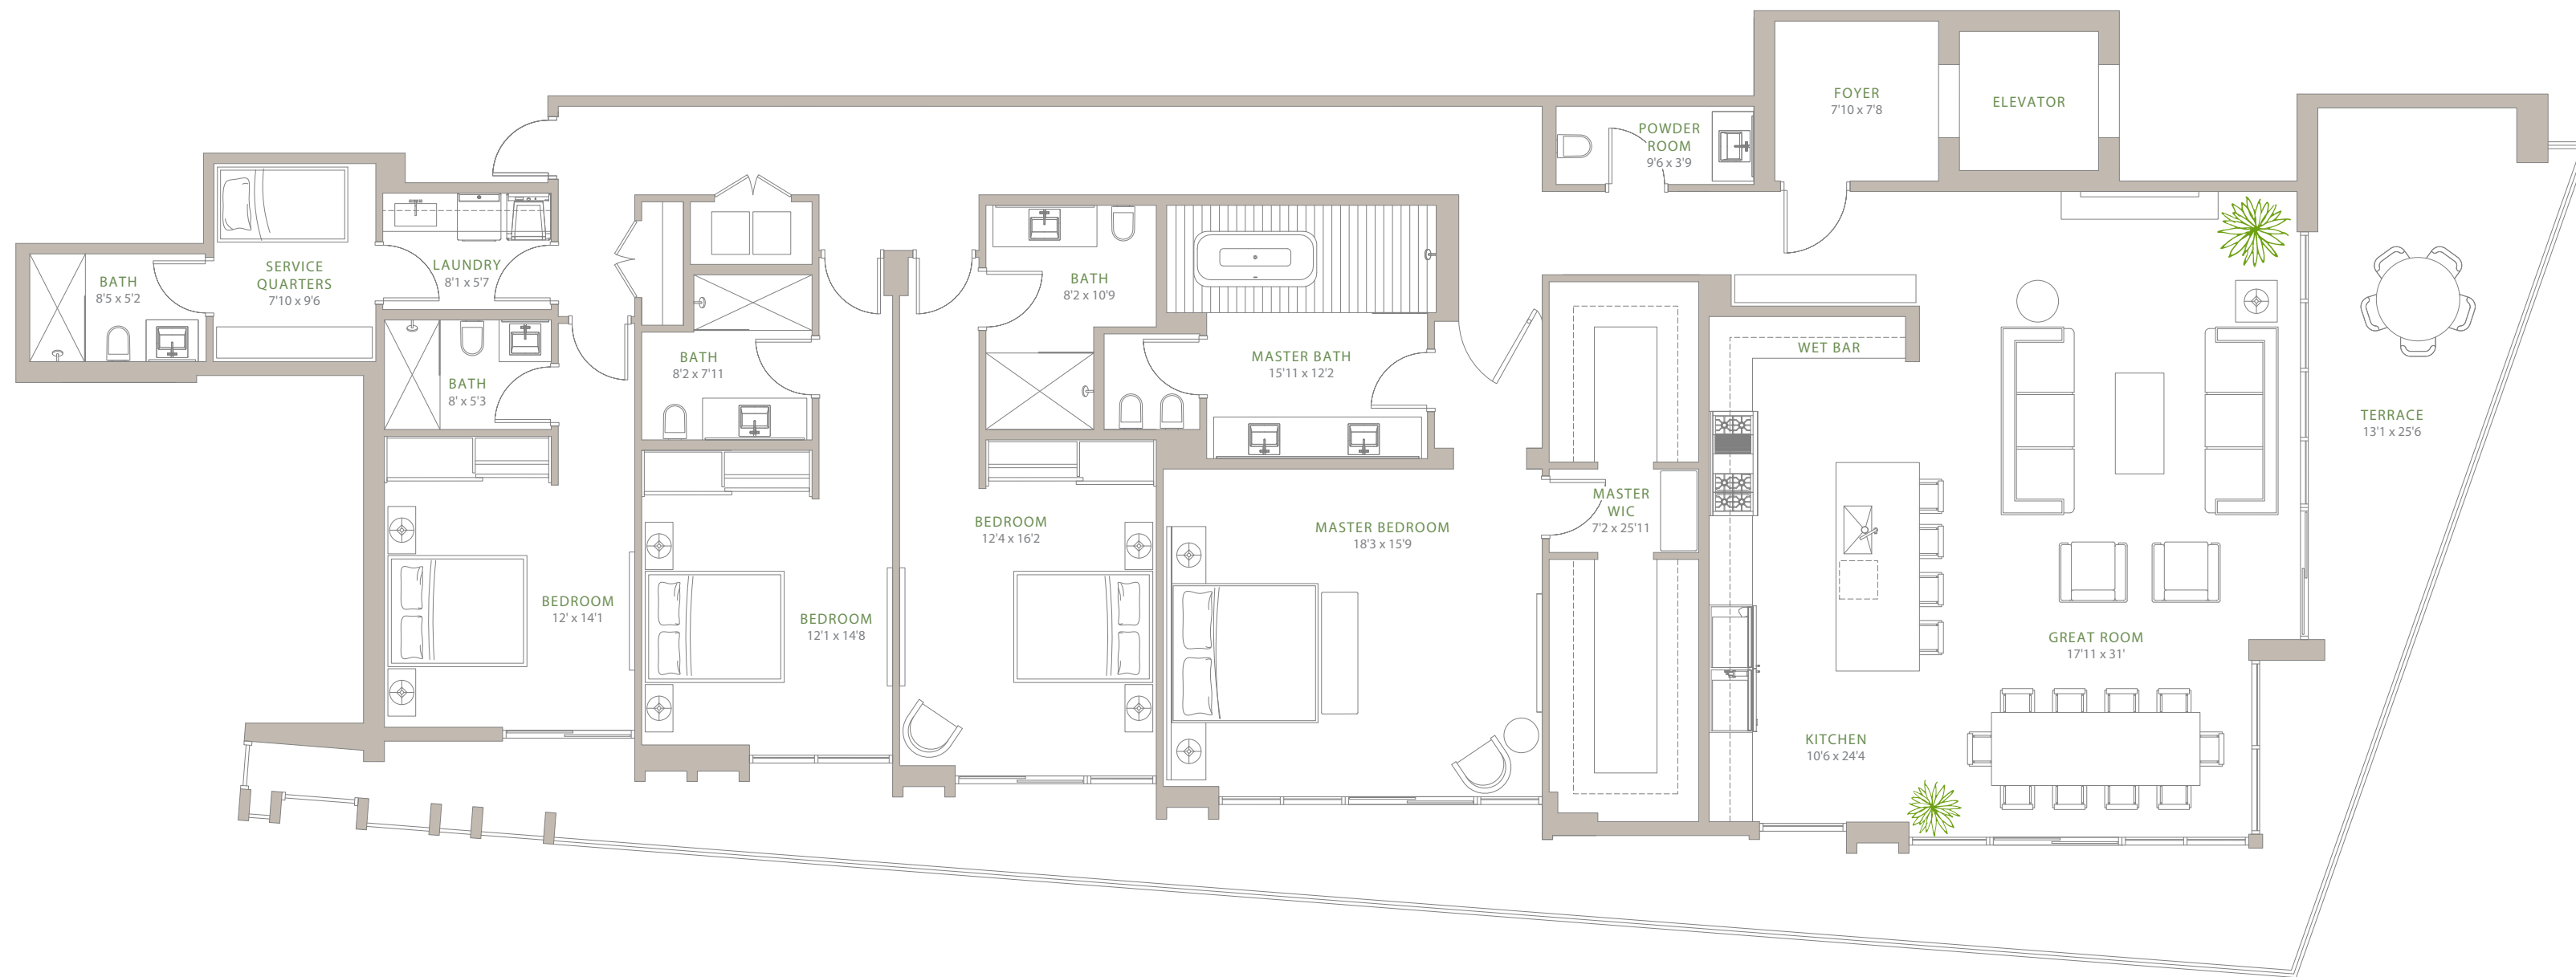

THE
FAIRCHILD
 COCONUT GROVE

THE BEASLEY

Residence A (option 1), Floors 1 - 5
 4 Bedrooms / 4.5 Baths + Service Quarters

3206 SQ. FT. (298 SQ. M.) Interior
 768 SQ. FT. (71 SQ. M.) Exterior
 3974 SQ. FT. (369 SQ. M.) Total

THE
FAIRCHILD
COCONUT GROVE

THE BEASLEY

Residence A (option 2), Floors 1 - 5
3 Bedrooms / 4.5 Baths + Service Quarters

3206 SQ. FT. (298 SQ. M.) Interior
768 SQ. FT. (71 SQ. M.) Exterior
3974 SQ. FT. (369 SQ. M.) Total

THE
FAIRCHILD
 COCONUT GROVE

THE BARNACLE

Residence B (option 1), Floors 1 - 5
 4 Bedrooms / 4.5 Baths + Service Quarters

3183 SQ. FT. (296 SQ. M.) Interior
 782 SQ. FT. (73 SQ. M.) Exterior
 3965 SQ. FT. (369 SQ. M.) Total

THE
FAIRCHILD
COCONUT GROVE

THE MUNROE

Residence C1, Floor 1

3 Bedrooms / 4.5 Baths + Service Quarters

2906 SQ. FT. (270 SQ. M.) Interior

266 SQ. FT. (25 SQ. M.) Exterior

3172 SQ. FT. (295 SQ. M.) Total

THE
FAIRCHILD
 COCONUT GROVE