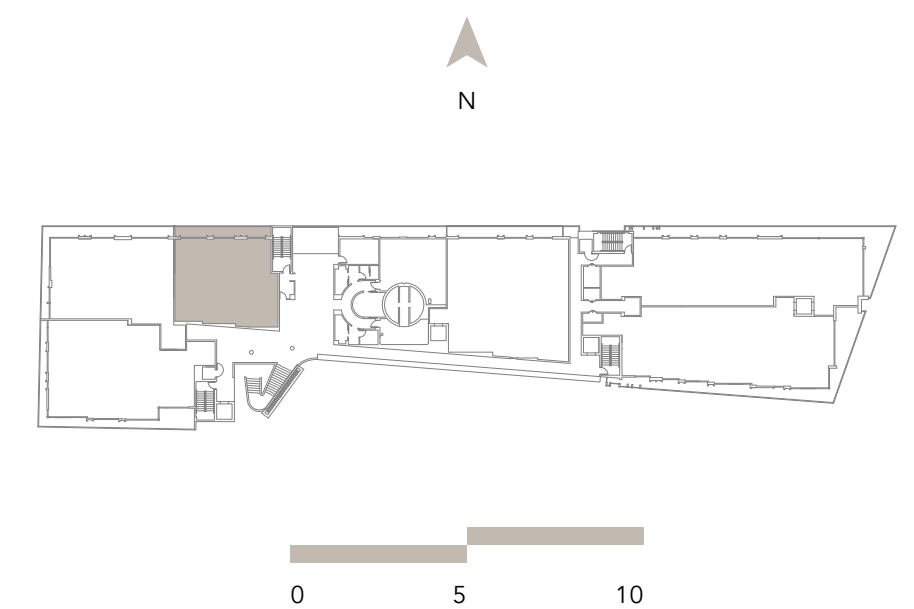

THE PORTER

Residence C23, Floors 2 and 3
 3 Bedrooms / 4.5 Baths + Service Quarters

3054 SQ. FT. (284 SQ. M.) Interior
 634 SQ. FT. (59 SQ. M.) Exterior
 3688 SQ. FT. (343 SQ. M.) Total

THE
FAIRCHILD
 COCONUT GROVE

THE VIZCAYA

Residence C45, Floors 4 and 5
 4 Bedrooms / 5.5 Baths + Service Quarters

4114 SQ. FT. (385 SQ. M.) Interior
 860 SQ. FT. (80 SQ. M.) Exterior
 4974 SQ. FT. (465 SQ. M.) Total

THE
FAIRCHILD
 COCONUT GROVE

THE MCFARLANE

Residence D23, Floors 2 and 3
 3 Bedrooms / 4.5 Baths + Service Quarters

3005 SQ. FT. (279 SQ. M.) Interior
 570 SQ. FT. (53 SQ. M.) Exterior
 3575 SQ. FT. (332 SQ. M.) Total

THE
FAIRCHILD
COCONUT GROVE

THE ENGLE

Residence E123, Floors 1 - 3
2 Bedrooms + Den / 2.5 Bath

1714 SQ. FT. (159 SQ M.) Interior
211 SQ. FT. (20 SQ. M.) Exterior
1925 SQ. FT. (179 SQ. M.) Total

THE
FAIRCHILD
COCONUT GROVE

THE WILLIAMS