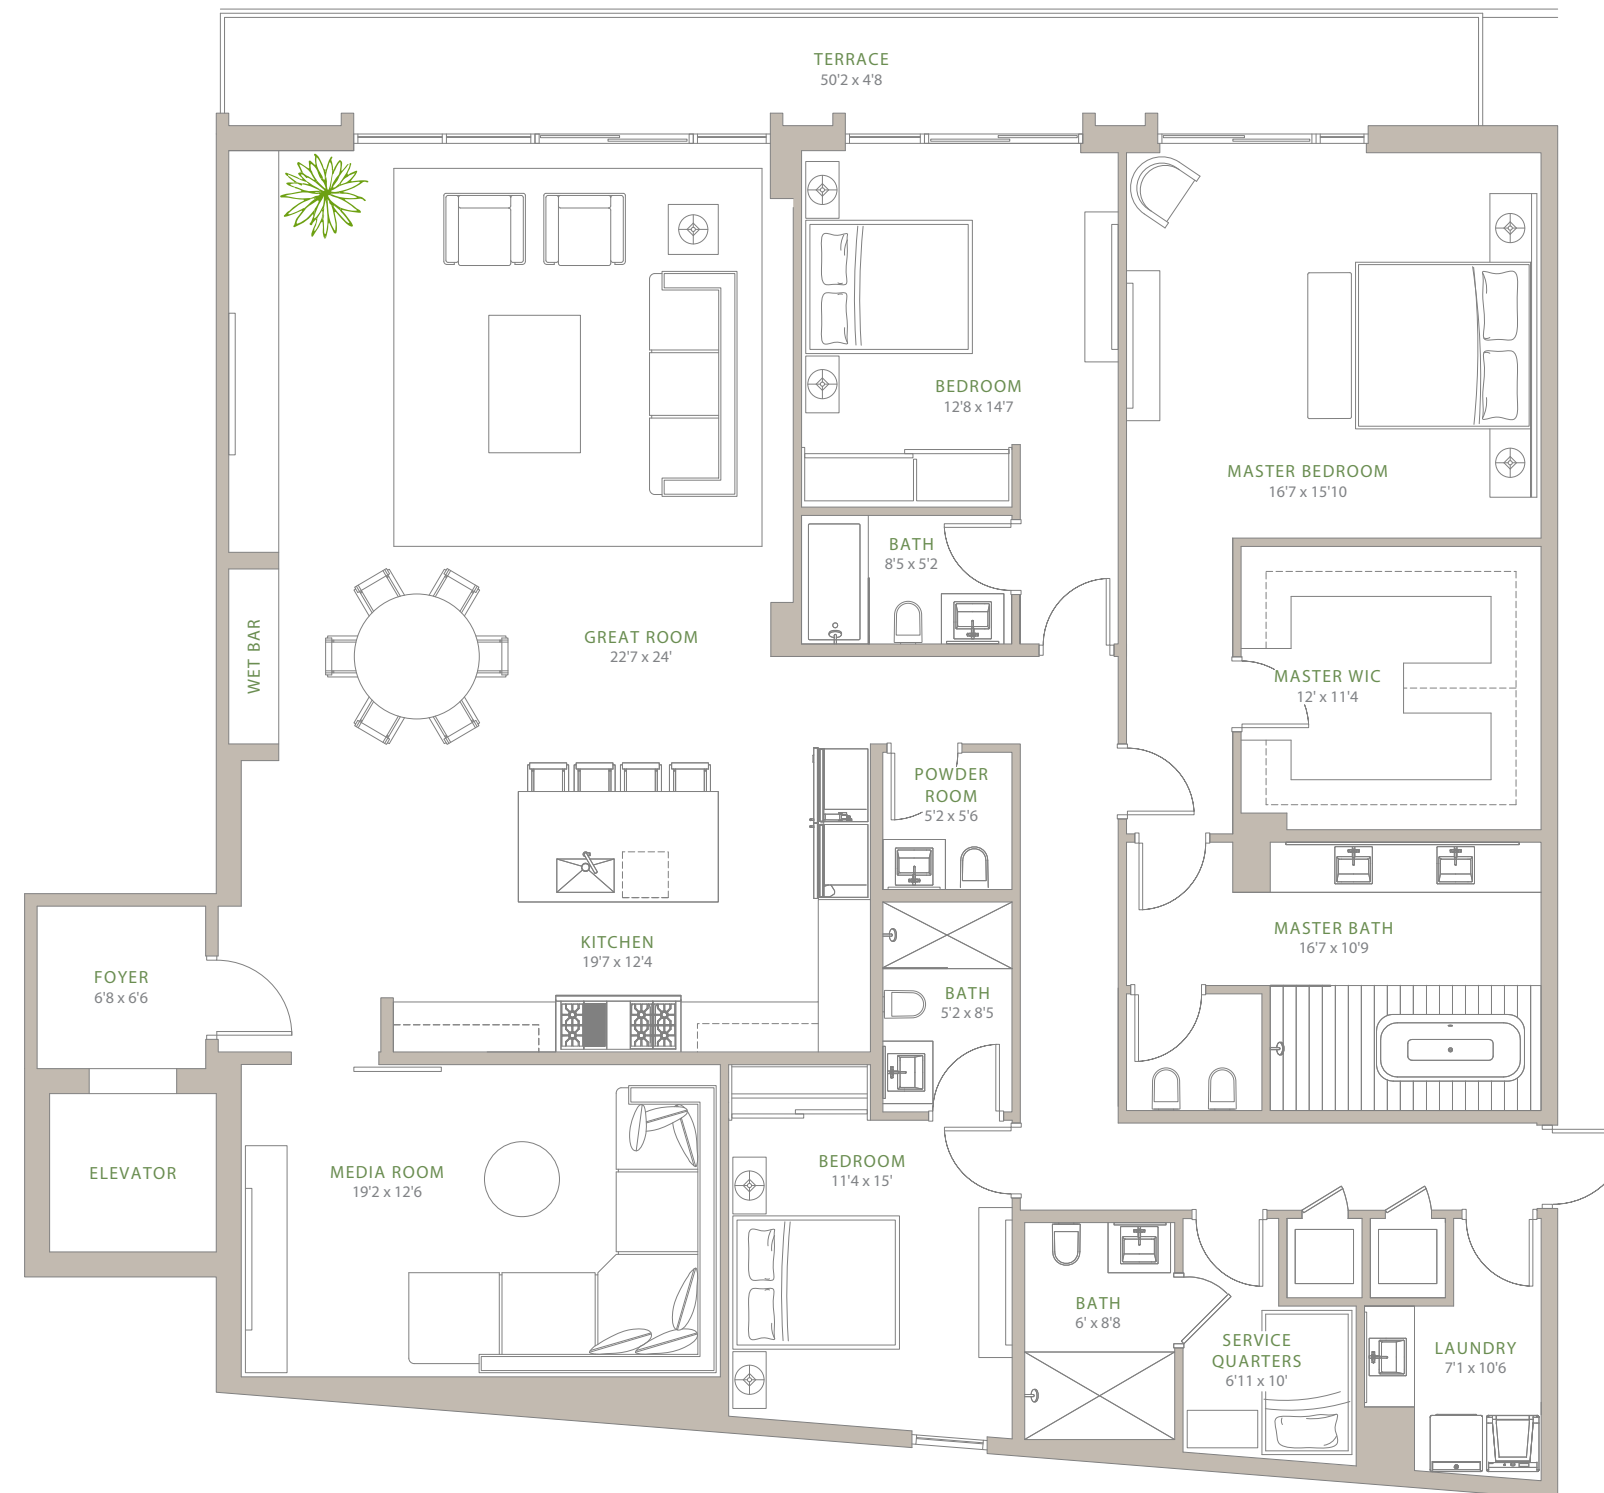

THE
FAIRCHILD
COCONUT GROVE

THE MUNROE

Residence C1, Floor 1

3 Bedrooms / 4.5 Baths + Service Quarters

2906 SQ. FT. (270 SQ. M.) Interior

266 SQ. FT. (25 SQ. M.) Exterior

3172 SQ. FT. (295 SQ. M.) Total

THE
FAIRCHILD
 COCONUT GROVE

THE PORTER

Residence C23, Floors 2 and 3
 3 Bedrooms / 4.5 Baths + Service Quarters

3054 SQ. FT. (284 SQ. M.) Interior
 634 SQ. FT. (59 SQ. M.) Exterior
 3688 SQ. FT. (343 SQ. M.) Total

THE
FAIRCHILD
 COCONUT GROVE

THE VIZCAYA

Residence C45, Floors 4 and 5
 4 Bedrooms / 5.5 Baths + Service Quarters

4114 SQ. FT. (385 SQ. M.) Interior
 860 SQ. FT. (80 SQ. M.) Exterior
 4974 SQ. FT. (465 SQ. M.) Total

THE
FAIRCHILD
 COCONUT GROVE

THE MCFARLANE

Residence D23, Floors 2 and 3
 3 Bedrooms / 4.5 Baths + Service Quarters

3005 SQ. FT. (279 SQ. M.) Interior
 570 SQ. FT. (53 SQ. M.) Exterior
 3575 SQ. FT. (332 SQ. M.) Total

THE
FAIRCHILD
COCONUT GROVE