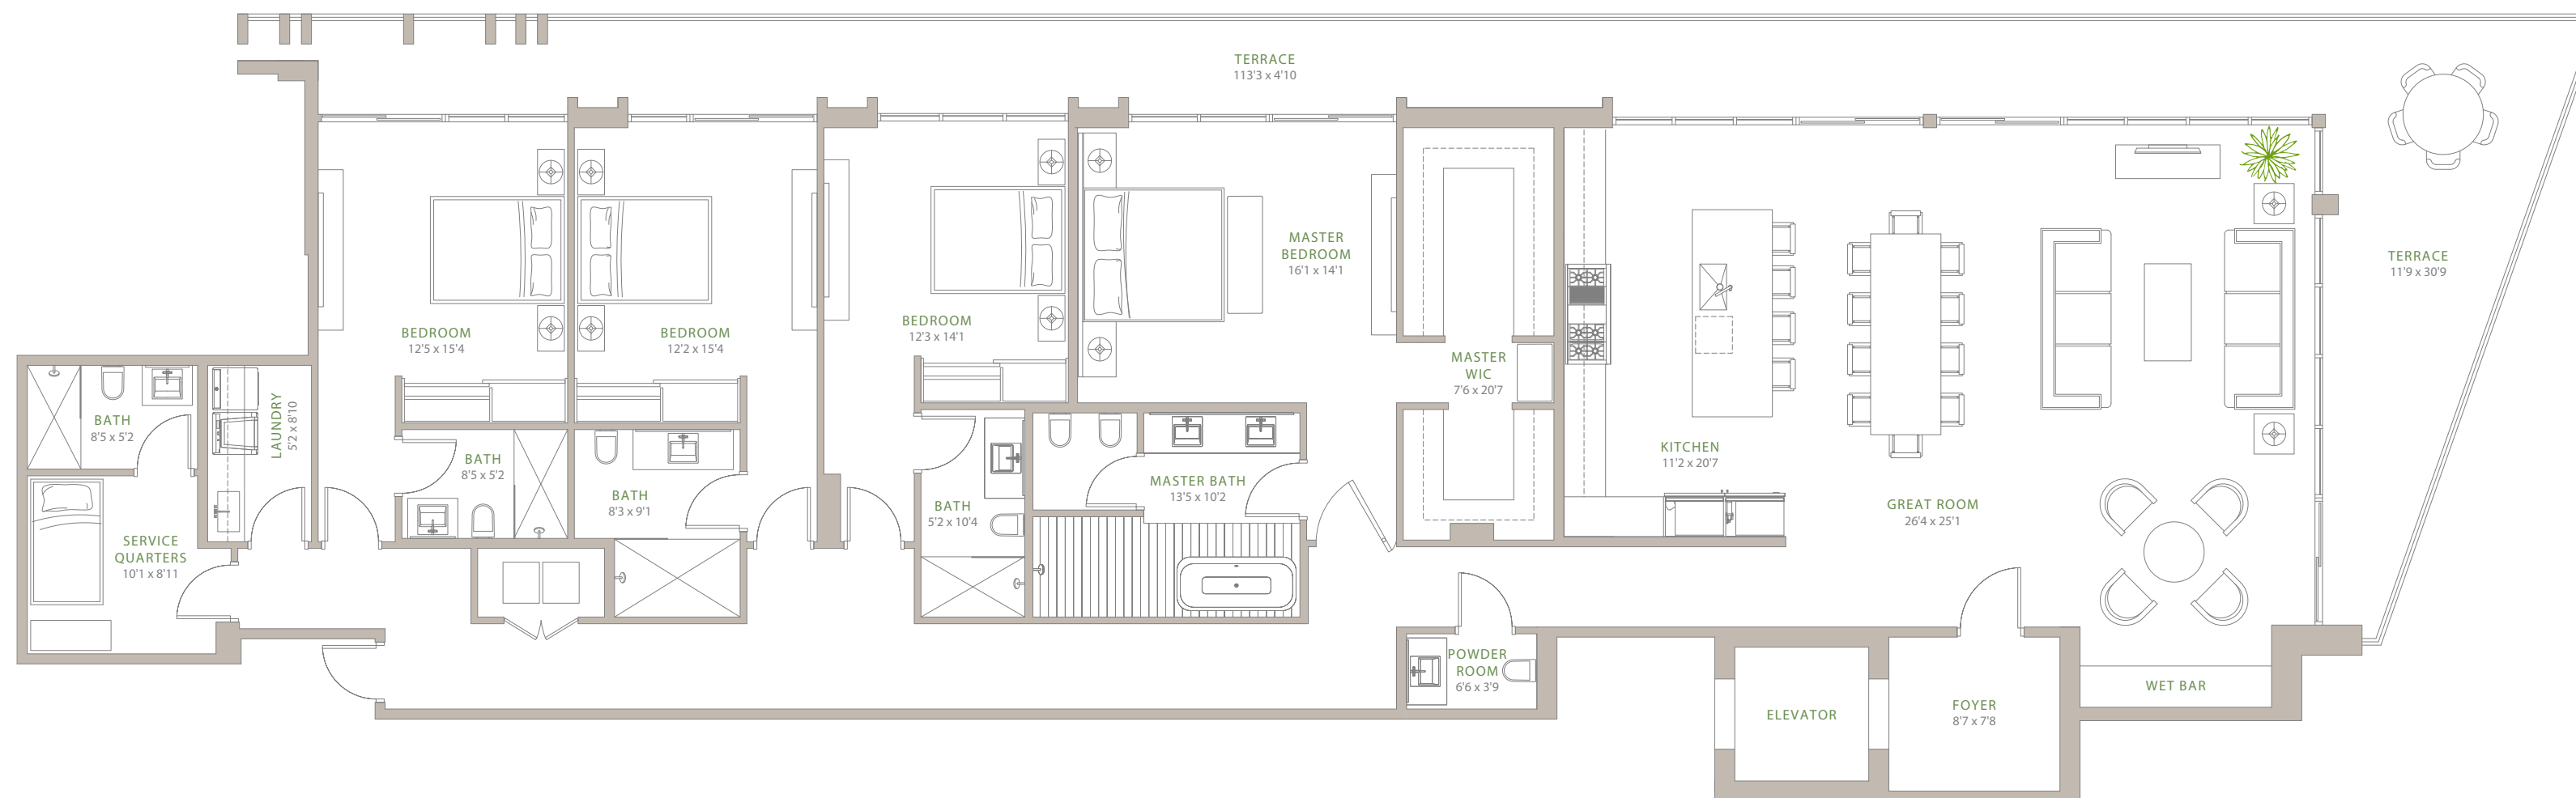

THE
FAIRCHILD
 COCONUT GROVE

THE BEASLEY

Residence A (option 1), Floors 1 - 5
 4 Bedrooms / 4.5 Baths + Service Quarters

3206 SQ. FT. (298 SQ. M.) Interior
 768 SQ. FT. (71 SQ. M.) Exterior
 3974 SQ. FT. (369 SQ. M.) Total

THE
FAIRCHILD
COCONUT GROVE

THE BEASLEY

Residence A (option 2), Floors 1 - 5
3 Bedrooms / 4.5 Baths + Service Quarters

3206 SQ. FT. (298 SQ. M.) Interior
768 SQ. FT. (71 SQ. M.) Exterior
3974 SQ. FT. (369 SQ. M.) Total

THE
FAIRCHILD
 COCONUT GROVE

THE BARNACLE

Residence B (option 1), Floors 1 - 5
 4 Bedrooms / 4.5 Baths + Service Quarters

3183 SQ. FT. (296 SQ. M.) Interior
 782 SQ. FT. (73 SQ. M.) Exterior
 3965 SQ. FT. (369 SQ. M.) Total

THE
FAIRCHILD
COCONUT GROVE

THE MUNROE

Residence C1, Floor 1

3 Bedrooms / 4.5 Baths + Service Quarters

2906 SQ. FT. (270 SQ. M.) Interior

266 SQ. FT. (25 SQ. M.) Exterior

3172 SQ. FT. (295 SQ. M.) Total

THE
FAIRCHILD
 COCONUT GROVE