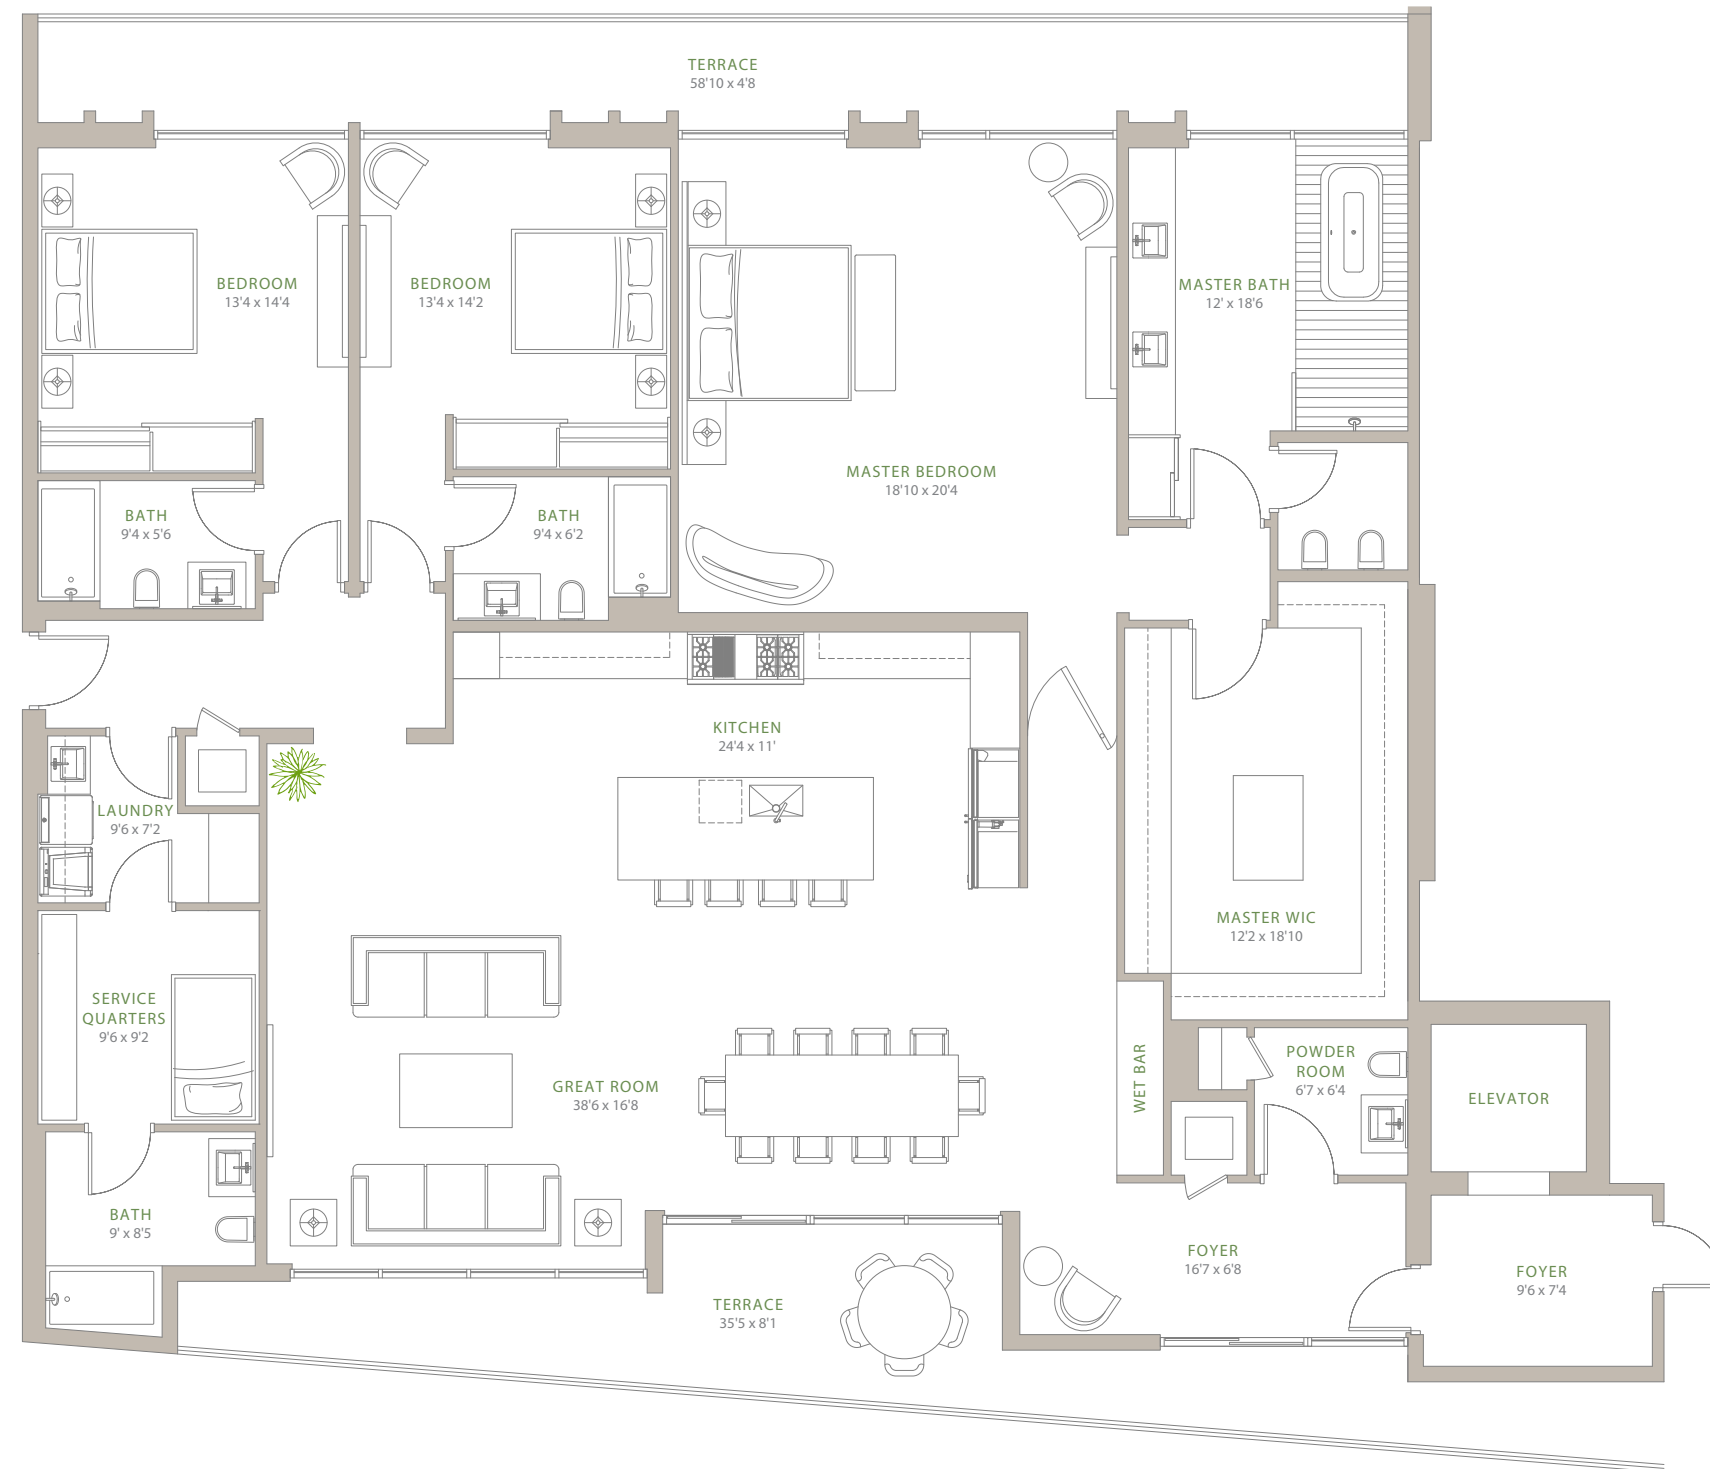

THE
FAIRCHILD
COCONUT GROVE

THE MUNROE

Residence C1, Floor 1

3 Bedrooms / 4.5 Baths + Service Quarters

2906 SQ. FT. (270 SQ. M.) Interior

266 SQ. FT. (25 SQ. M.) Exterior

3172 SQ. FT. (295 SQ. M.) Total

THE
FAIRCHILD
 COCONUT GROVE

THE PORTER

Residence C23, Floors 2 and 3
 3 Bedrooms / 4.5 Baths + Service Quarters

3054 SQ. FT. (284 SQ. M.) Interior
 634 SQ. FT. (59 SQ. M.) Exterior
 3688 SQ. FT. (343 SQ. M.) Total

THE
FAIRCHILD
 COCONUT GROVE

THE VIZCAYA

Residence C45, Floors 4 and 5
 4 Bedrooms / 5.5 Baths + Service Quarters

4114 SQ. FT. (385 SQ. M.) Interior
 860 SQ. FT. (80 SQ. M.) Exterior
 4974 SQ. FT. (465 SQ. M.) Total

THE
FAIRCHILD
 COCONUT GROVE

THE MCFARLANE

Residence D23, Floors 2 and 3
 3 Bedrooms / 4.5 Baths + Service Quarters

3005 SQ. FT. (279 SQ. M.) Interior
 570 SQ. FT. (53 SQ. M.) Exterior
 3575 SQ. FT. (332 SQ. M.) Total

THE
FAIRCHILD
COCONUT GROVE