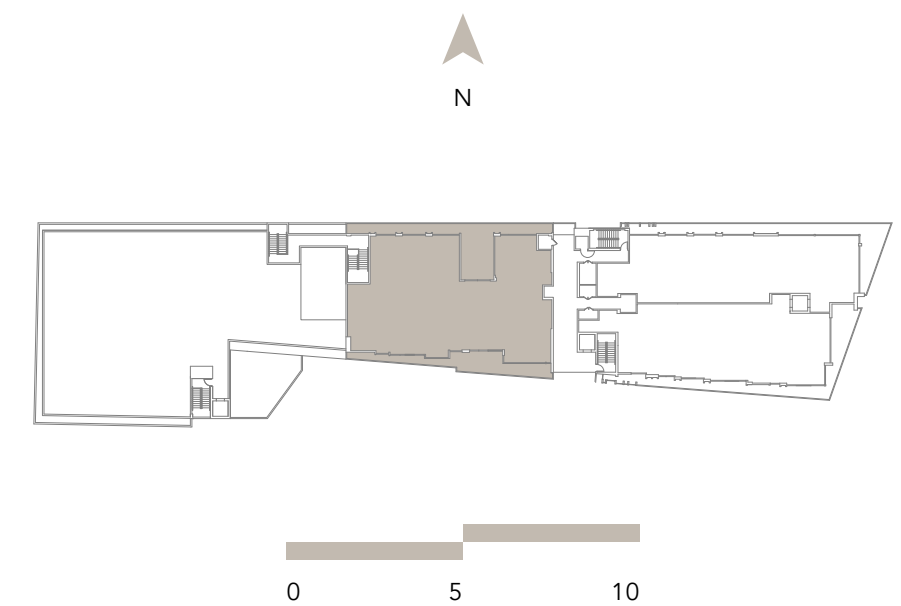

THE
FAIRCHILD
COCONUT GROVE

THE MUNROE

Residence C1, Floor 1

3 Bedrooms / 4.5 Baths + Service Quarters

2906 SQ. FT. (270 SQ. M.) Interior

266 SQ. FT. (25 SQ. M.) Exterior

3172 SQ. FT. (295 SQ. M.) Total

THE
FAIRCHILD
 COCONUT GROVE

THE PORTER

Residence C23, Floors 2 and 3
 3 Bedrooms / 4.5 Baths + Service Quarters

3054 SQ. FT. (284 SQ. M.) Interior
 634 SQ. FT. (59 SQ. M.) Exterior
 3688 SQ. FT. (343 SQ. M.) Total

THE
FAIRCHILD
 COCONUT GROVE

THE VIZCAYA

Residence C45, Floors 4 and 5
 4 Bedrooms / 5.5 Baths + Service Quarters

4114 SQ. FT. (385 SQ. M.) Interior
 860 SQ. FT. (80 SQ. M.) Exterior
 4974 SQ. FT. (465 SQ. M.) Total

THE
FAIRCHILD
 COCONUT GROVE

THE MCFARLANE

Residence D23, Floors 2 and 3
 3 Bedrooms / 4.5 Baths + Service Quarters

3005 SQ. FT. (279 SQ. M.) Interior
 570 SQ. FT. (53 SQ. M.) Exterior
 3575 SQ. FT. (332 SQ. M.) Total

THE
FAIRCHILD
COCONUT GROVE