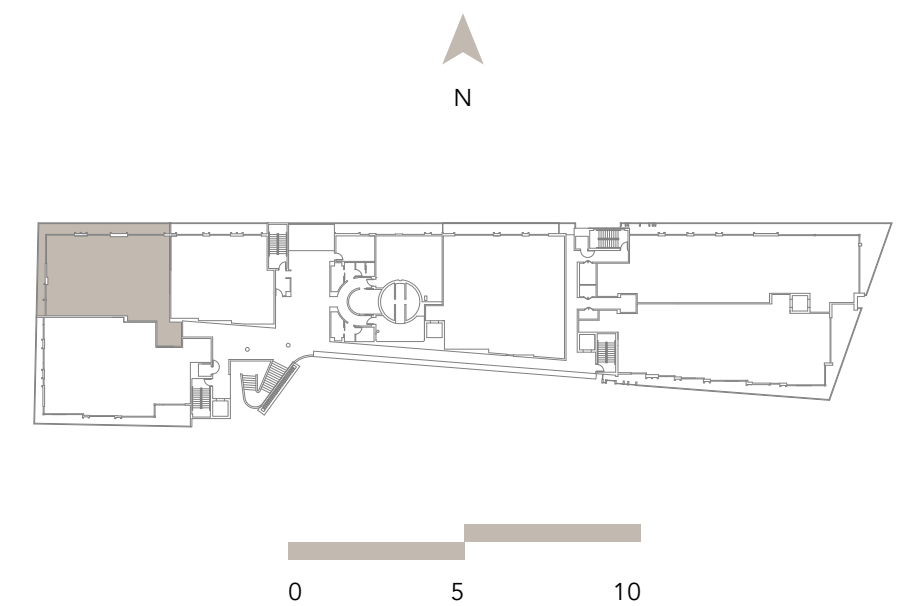

THE PORTER

Residence C23, Floors 2 and 3
 3 Bedrooms / 4.5 Baths + Service Quarters

3054 SQ. FT. (284 SQ. M.) Interior
 634 SQ. FT. (59 SQ. M.) Exterior
 3688 SQ. FT. (343 SQ. M.) Total

THE
FAIRCHILD
 COCONUT GROVE

THE MCFARLANE

Residence D23, Floors 2 and 3
 3 Bedrooms / 4.5 Baths + Service Quarters

3005 SQ. FT. (279 SQ. M.) Interior
 570 SQ. FT. (53 SQ. M.) Exterior
 3575 SQ. FT. (332 SQ. M.) Total

THE
FAIRCHILD
COCONUT GROVE

THE ENGLE

Residence E123, Floors 1 - 3
2 Bedrooms + Den / 2.5 Bath

1714 SQ. FT. (159 SQ M.) Interior
211 SQ. FT. (20 SQ. M.) Exterior
1925 SQ. FT. (179 SQ. M.) Total

THE
FAIRCHILD
COCONUT GROVE

THE WILLIAMS

Residence F123, Floors 1 - 3
3 Bedrooms / 3.5 Baths

2098 SQ. FT. (270 SQ. M.) Interior
415 SQ. FT. (39 SQ. M.) Exterior
2513 SQ. FT. (309 SQ. M.) Total

THE
FAIRCHILD
COCONUT GROVE

THE PEACOCK

Residence G123, Floors 1 - 3
3 Bedrooms / 4.5 Baths + Service Quarters