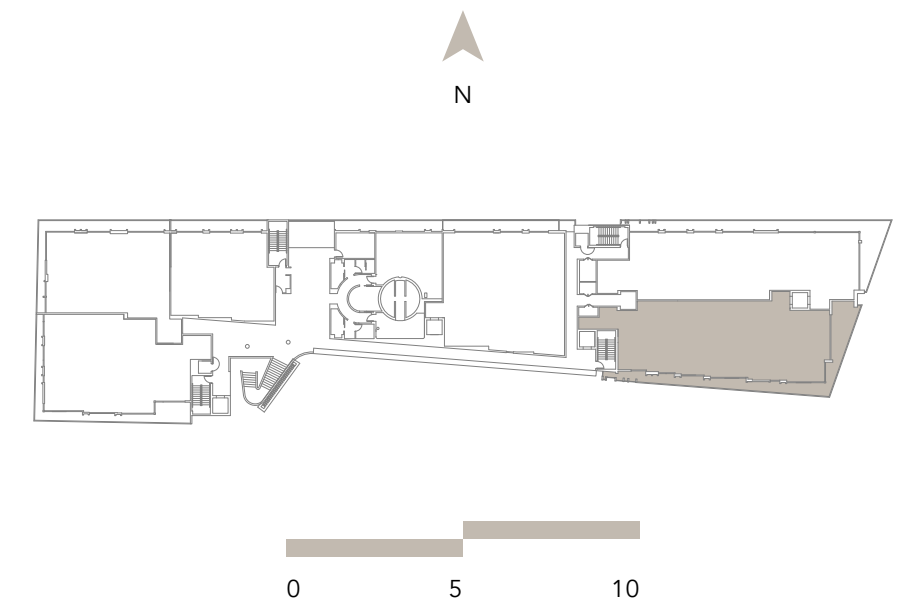

THE
FAIRCHILD
 COCONUT GROVE

THE BEASLEY

Residence A (option 1), Floors 1 - 5
 4 Bedrooms / 4.5 Baths + Service Quarters

3206 SQ. FT. (298 SQ. M.) Interior
 768 SQ. FT. (71 SQ. M.) Exterior
 3974 SQ. FT. (369 SQ. M.) Total

THE
FAIRCHILD
COCONUT GROVE

THE BEASLEY

Residence A (option 2), Floors 1 - 5
3 Bedrooms / 4.5 Baths + Service Quarters

3206 SQ. FT. (298 SQ. M.) Interior
768 SQ. FT. (71 SQ. M.) Exterior
3974 SQ. FT. (369 SQ. M.) Total

THE
FAIRCHILD
 COCONUT GROVE

THE BARNACLE

Residence B (option 1), Floors 1 - 5
 4 Bedrooms / 4.5 Baths + Service Quarters

3183 SQ. FT. (296 SQ. M.) Interior
 782 SQ. FT. (73 SQ. M.) Exterior
 3965 SQ. FT. (369 SQ. M.) Total

THE
FAIRCHILD
COCONUT GROVE

THE MUNROE

Residence C1, Floor 1

3 Bedrooms / 4.5 Baths + Service Quarters

2906 SQ. FT. (270 SQ. M.) Interior

266 SQ. FT. (25 SQ. M.) Exterior

3172 SQ. FT. (295 SQ. M.) Total

THE
FAIRCHILD
 COCONUT GROVE