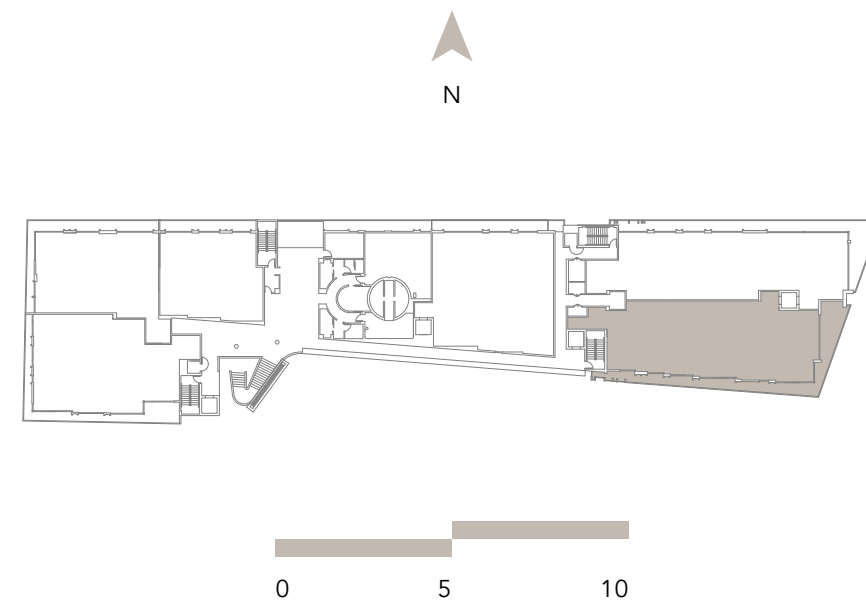

THE
FAIRCHILD
 COCONUT GROVE

THE BEASLEY

Residence A (option 1), Floors 1 - 5
 4 Bedrooms / 4.5 Baths + Service Quarters

3206 SQ. FT. (298 SQ. M.) Interior
 768 SQ. FT. (71 SQ. M.) Exterior
 3974 SQ. FT. (369 SQ. M.) Total

THE
FAIRCHILD
COCONUT GROVE

THE BEASLEY

Residence A (option 2), Floors 1 - 5
3 Bedrooms / 4.5 Baths + Service Quarters

3206 SQ. FT. (298 SQ. M.) Interior
768 SQ. FT. (71 SQ. M.) Exterior
3974 SQ. FT. (369 SQ. M.) Total

THE
FAIRCHILD
 COCONUT GROVE

THE BARNACLE

Residence B (option 1), Floors 1 - 5
 4 Bedrooms / 4.5 Baths + Service Quarters

3183 SQ. FT. (296 SQ. M.) Interior
 782 SQ. FT. (73 SQ. M.) Exterior
 3965 SQ. FT. (369 SQ. M.) Total

THE
FAIRCHILD
COCONUT GROVE

THE MUNROE

Residence C1, Floor 1

3 Bedrooms / 4.5 Baths + Service Quarters

2906 SQ. FT. (270 SQ. M.) Interior

266 SQ. FT. (25 SQ. M.) Exterior

3172 SQ. FT. (295 SQ. M.) Total

THE
FAIRCHILD
 COCONUT GROVE