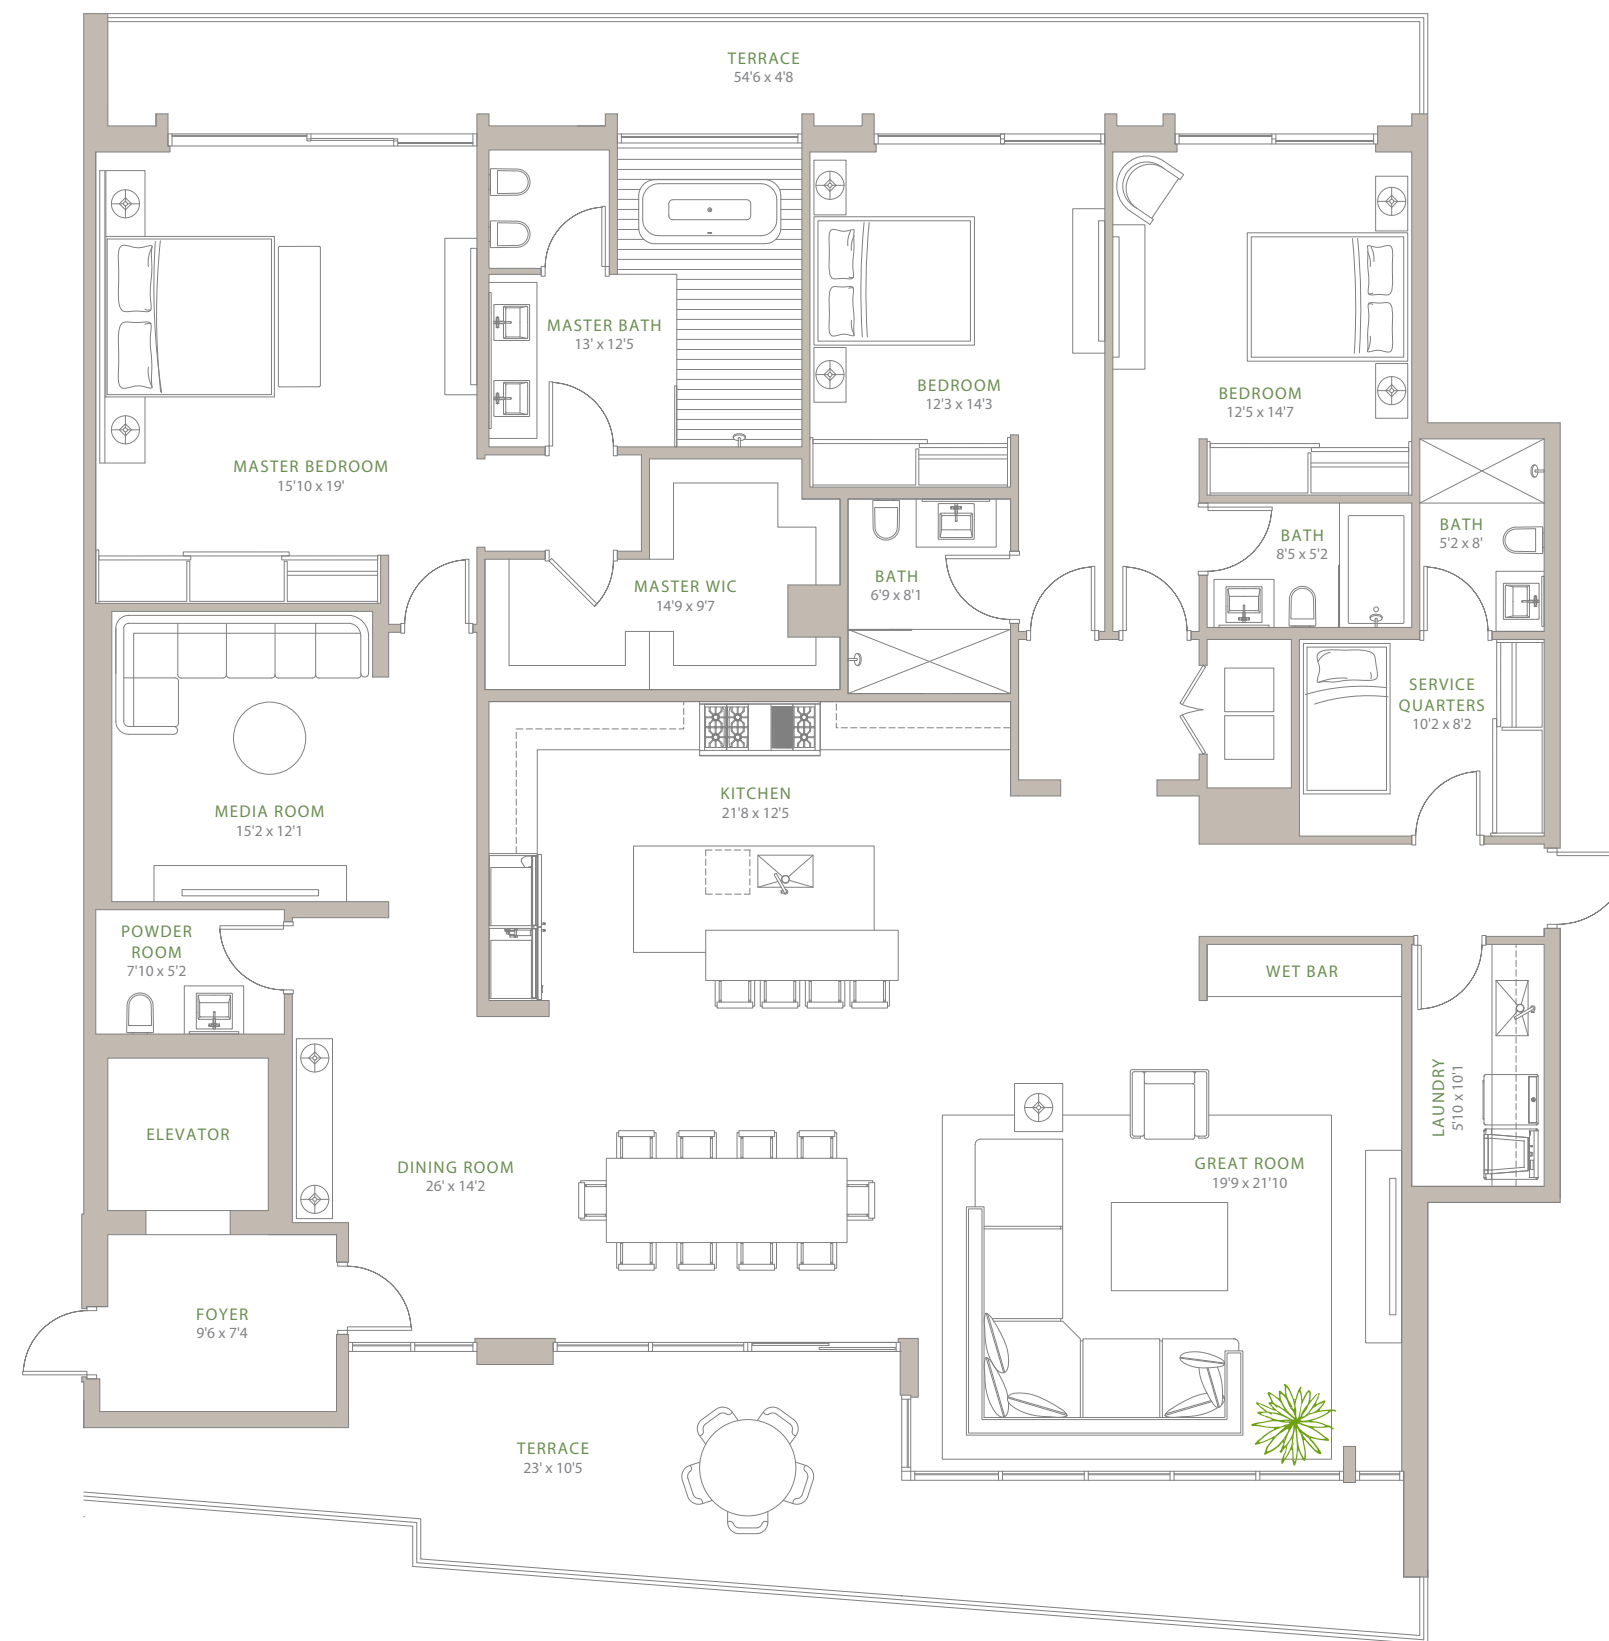

THE
FAIRCHILD
 COCONUT GROVE

THE BARNACLE

Residence B (option 2), Floors 1 - 5
 3 Bedrooms / 4.5 Baths

3183 SQ. FT. (296 SQ. M.) Interior
 782 SQ. FT. (73 SQ. M.) Exterior
 3965 SQ. FT. (369 SQ. M.) Total

THE
FAIRCHILD
COCONUT GROVE

THE MUNROE

Residence C1, Floor 1

3 Bedrooms / 4.5 Baths + Service Quarters

2906 SQ. FT. (270 SQ. M.) Interior

266 SQ. FT. (25 SQ. M.) Exterior

3172 SQ. FT. (295 SQ. M.) Total

THE
FAIRCHILD
 COCONUT GROVE

THE PORTER

Residence C23, Floors 2 and 3
 3 Bedrooms / 4.5 Baths + Service Quarters

3054 SQ. FT. (284 SQ. M.) Interior
 634 SQ. FT. (59 SQ. M.) Exterior
 3688 SQ. FT. (343 SQ. M.) Total

THE
FAIRCHILD
 COCONUT GROVE

THE VIZCAYA

Residence C45, Floors 4 and 5
 4 Bedrooms / 5.5 Baths + Service Quarters

4114 SQ. FT. (385 SQ. M.) Interior
 860 SQ. FT. (80 SQ. M.) Exterior
 4974 SQ. FT. (465 SQ. M.) Total

THE
FAIRCHILD
 COCONUT GROVE