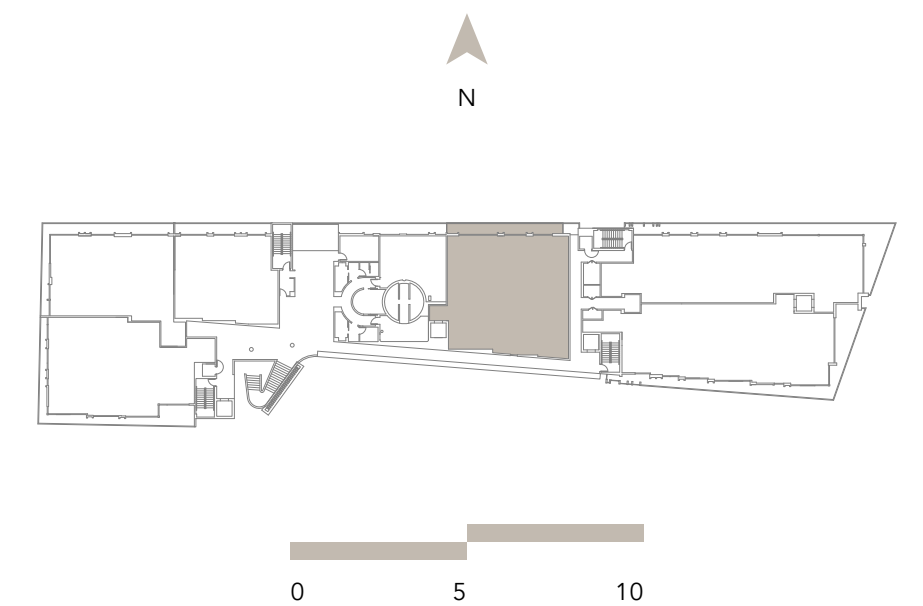

THE
FAIRCHILD
 COCONUT GROVE

THE BARNACLE

Residence B (option 2), Floors 1 - 5
 3 Bedrooms / 4.5 Baths

3183 SQ. FT. (296 SQ. M.) Interior
 782 SQ. FT. (73 SQ. M.) Exterior
 3965 SQ. FT. (369 SQ. M.) Total

THE
FAIRCHILD
COCONUT GROVE

THE MUNROE

Residence C1, Floor 1

3 Bedrooms / 4.5 Baths + Service Quarters

2906 SQ. FT. (270 SQ. M.) Interior

266 SQ. FT. (25 SQ. M.) Exterior

3172 SQ. FT. (295 SQ. M.) Total

THE
FAIRCHILD
 COCONUT GROVE

THE PORTER

Residence C23, Floors 2 and 3
 3 Bedrooms / 4.5 Baths + Service Quarters

3054 SQ. FT. (284 SQ. M.) Interior
 634 SQ. FT. (59 SQ. M.) Exterior
 3688 SQ. FT. (343 SQ. M.) Total

THE
FAIRCHILD
 COCONUT GROVE

THE VIZCAYA

Residence C45, Floors 4 and 5
 4 Bedrooms / 5.5 Baths + Service Quarters

4114 SQ. FT. (385 SQ. M.) Interior
 860 SQ. FT. (80 SQ. M.) Exterior
 4974 SQ. FT. (465 SQ. M.) Total

THE
FAIRCHILD
 COCONUT GROVE