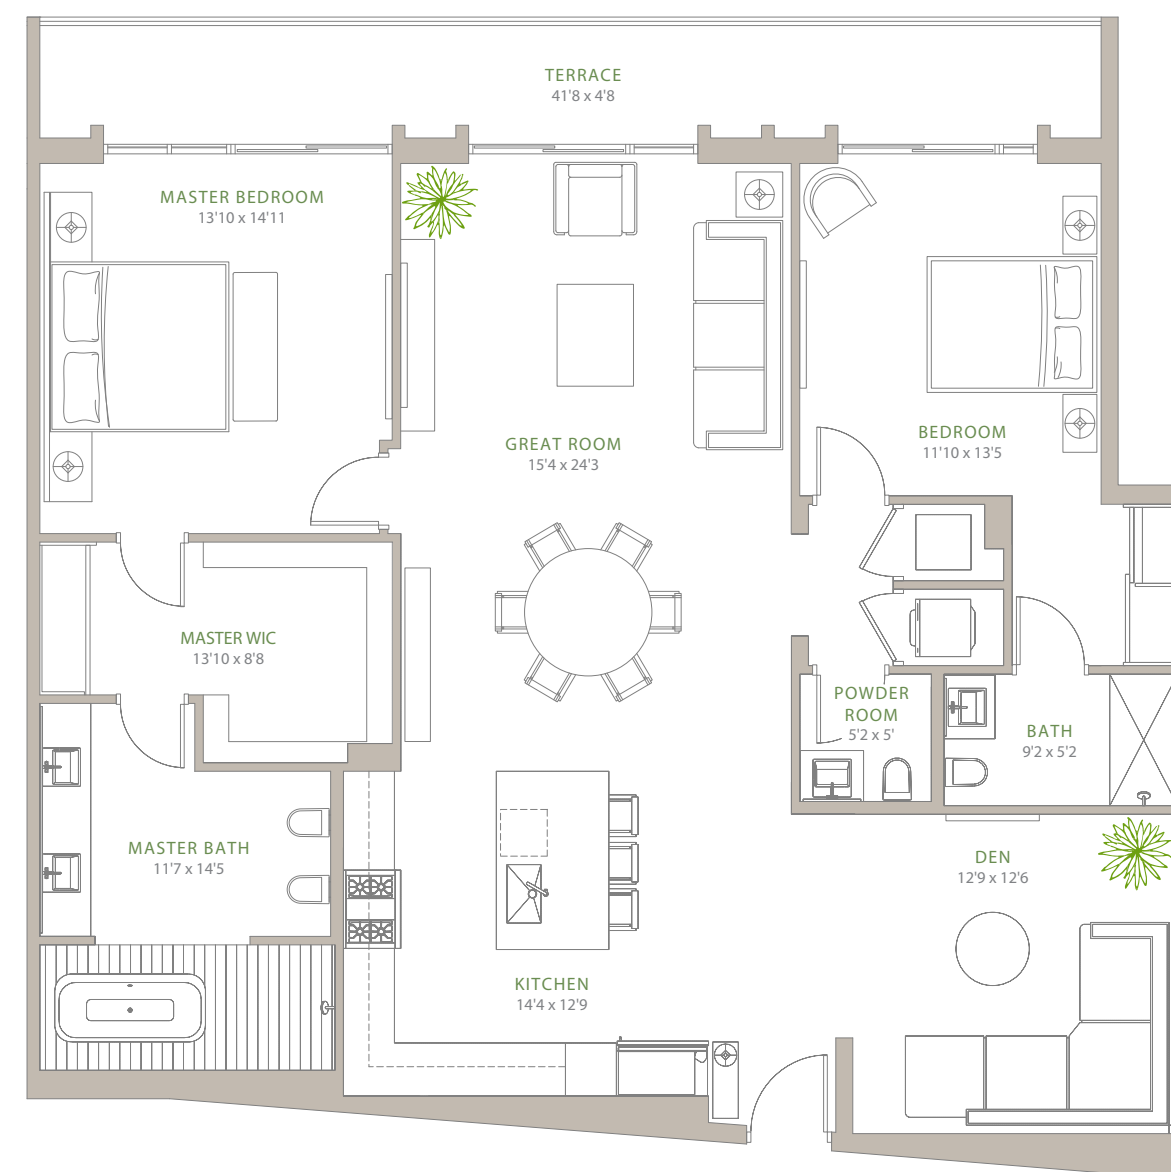

THE
FAIRCHILD
COCONUT GROVE

THE ENGLE

Residence E123, Floors 1 - 3
2 Bedrooms + Den / 2.5 Bath

1714 SQ. FT. (159 SQ M.) Interior
211 SQ. FT. (20 SQ. M.) Exterior
1925 SQ. FT. (179 SQ. M.) Total