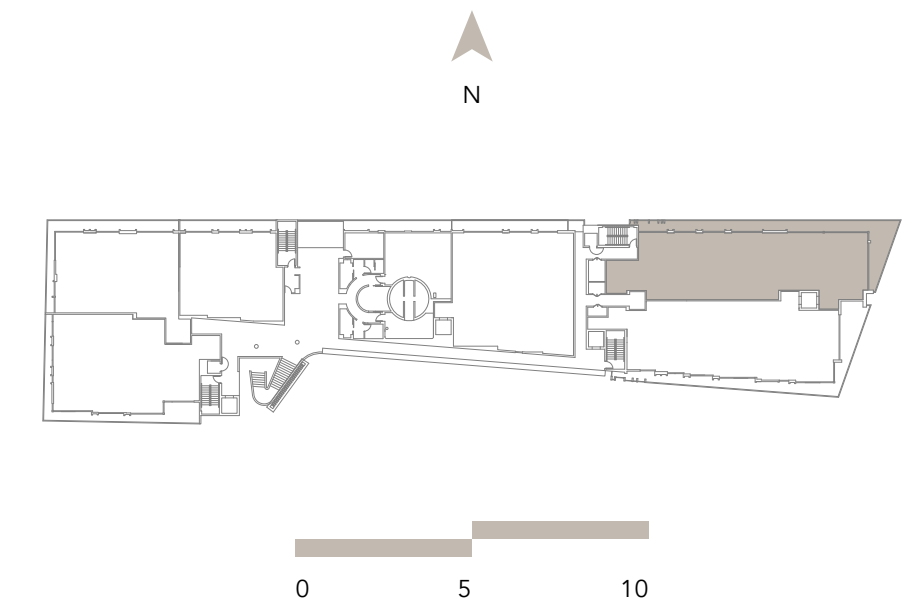

THE
FAIRCHILD
 COCONUT GROVE

THE BEASLEY

Residence A (option 1), Floors 1 - 5
 4 Bedrooms / 4.5 Baths + Service Quarters

3206 SQ. FT. (298 SQ. M.) Interior
 768 SQ. FT. (71 SQ. M.) Exterior
 3974 SQ. FT. (369 SQ. M.) Total

THE
FAIRCHILD
COCONUT GROVE

THE BEASLEY

Residence A (option 2), Floors 1 - 5
3 Bedrooms / 4.5 Baths + Service Quarters

3206 SQ. FT. (298 SQ. M.) Interior
768 SQ. FT. (71 SQ. M.) Exterior
3974 SQ. FT. (369 SQ. M.) Total

THE
FAIRCHILD
 COCONUT GROVE

THE BARNACLE

Residence B (option 1), Floors 1 - 5
 4 Bedrooms / 4.5 Baths + Service Quarters

3183 SQ. FT. (296 SQ. M.) Interior
 782 SQ. FT. (73 SQ. M.) Exterior
 3965 SQ. FT. (369 SQ. M.) Total

THE
FAIRCHILD
COCONUT GROVE

THE MUNROE

Residence C1, Floor 1

3 Bedrooms / 4.5 Baths + Service Quarters

2906 SQ. FT. (270 SQ. M.) Interior

266 SQ. FT. (25 SQ. M.) Exterior

3172 SQ. FT. (295 SQ. M.) Total

THE
FAIRCHILD
 COCONUT GROVE