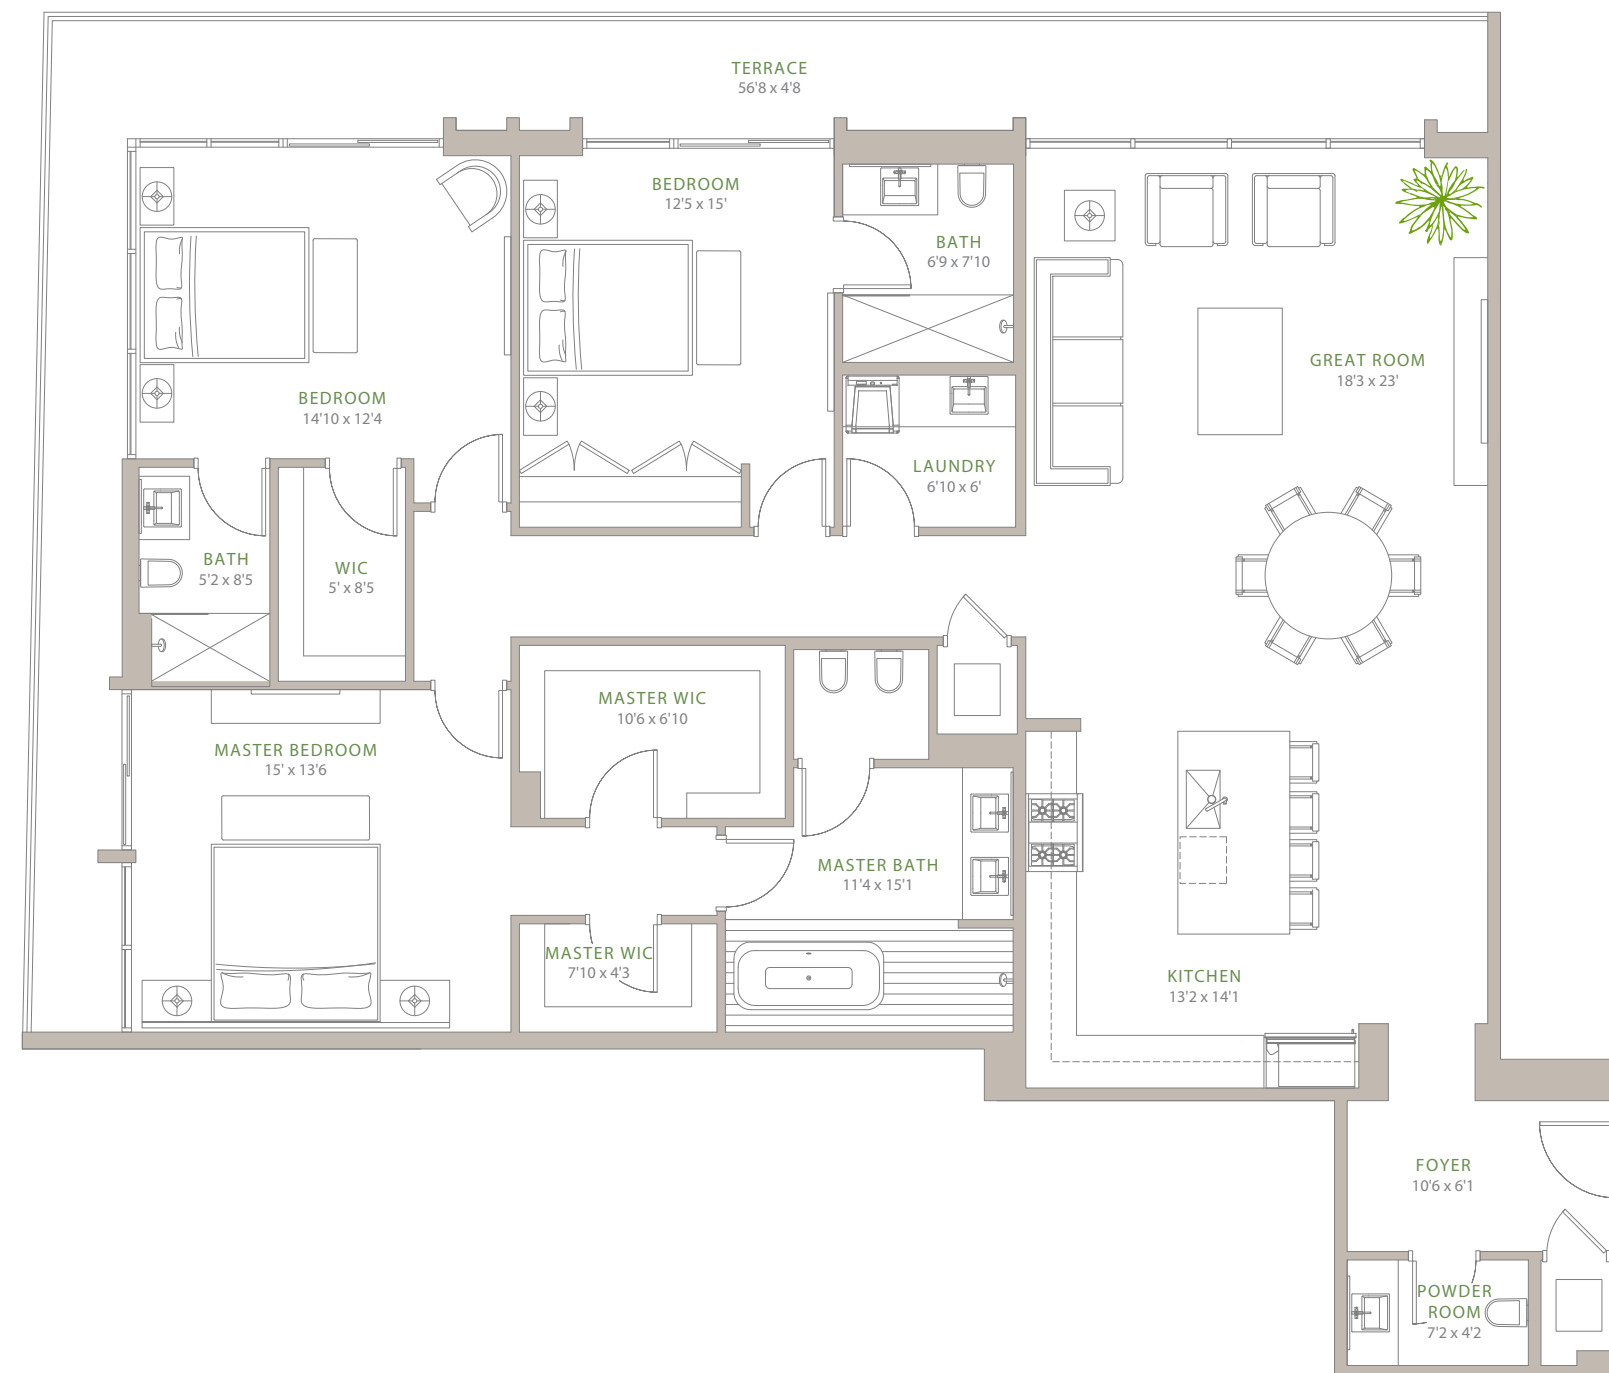

THE MCFARLANE

Residence D23, Floors 2 and 3
 3 Bedrooms / 4.5 Baths + Service Quarters

3005 SQ. FT. (279 SQ. M.) Interior
 570 SQ. FT. (53 SQ. M.) Exterior
 3575 SQ. FT. (332 SQ. M.) Total

THE
FAIRCHILD
COCONUT GROVE

THE ENGLE

Residence E123, Floors 1 - 3
2 Bedrooms + Den / 2.5 Bath

1714 SQ. FT. (159 SQ M.) Interior
211 SQ. FT. (20 SQ. M.) Exterior
1925 SQ. FT. (179 SQ. M.) Total

THE
FAIRCHILD
COCONUT GROVE

THE WILLIAMS

Residence F123, Floors 1 - 3
3 Bedrooms / 3.5 Baths

2098 SQ. FT. (270 SQ. M.) Interior
415 SQ. FT. (39 SQ. M.) Exterior
2513 SQ. FT. (309 SQ. M.) Total

THE
FAIRCHILD
COCONUT GROVE

THE PEACOCK

Residence G123, Floors 1 - 3
3 Bedrooms / 4.5 Baths + Service Quarters

2569 SQ. FT. (239 SQ. M.) Interior
415 SQ. FT. (46 SQ. M.) Exterior
2984 SQ. FT. (285 SQ. M.) Total