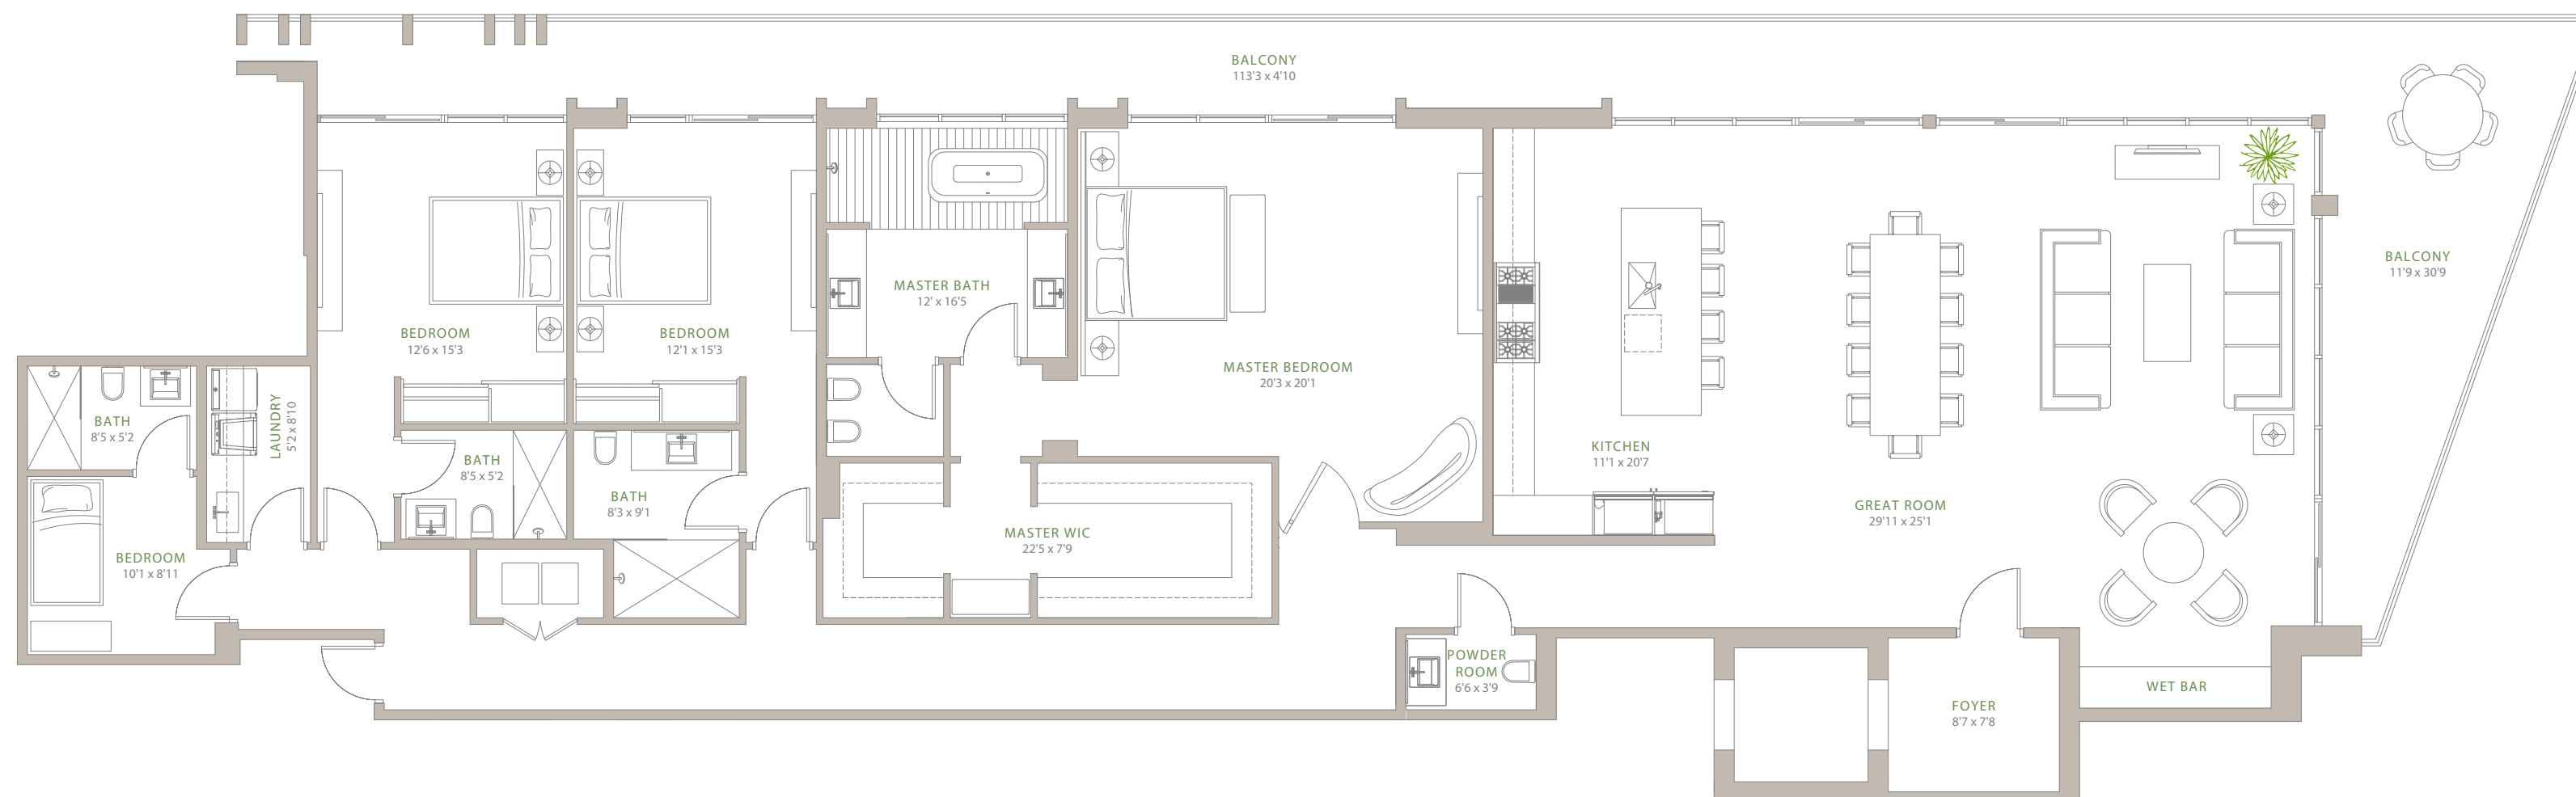

THE
FAIRCHILD
COCONUT GROVE

THE BEASLEY

Residence A (option 2), Floors 1 - 5
3 Bedrooms / 4.5 Baths + Service Quarters

3206 SQ. FT. (298 SQ. M.) Interior
768 SQ. FT. (71 SQ. M.) Exterior
3974 SQ. FT. (369 SQ. M.) Total

THE
FAIRCHILD
 COCONUT GROVE

THE BARNACLE

Residence B (option 1), Floors 1 - 5
 4 Bedrooms / 4.5 Baths + Service Quarters

3183 SQ. FT. (296 SQ. M.) Interior
 782 SQ. FT. (73 SQ. M.) Exterior
 3965 SQ. FT. (369 SQ. M.) Total

THE
FAIRCHILD
COCONUT GROVE

THE MUNROE

Residence C1, Floor 1

3 Bedrooms / 4.5 Baths + Service Quarters

2906 SQ. FT. (270 SQ. M.) Interior

266 SQ. FT. (25 SQ. M.) Exterior

3172 SQ. FT. (295 SQ. M.) Total

THE
FAIRCHILD
 COCONUT GROVE

THE PORTER

Residence C23, Floors 2 and 3
 3 Bedrooms / 4.5 Baths + Service Quarters

3054 SQ. FT. (284 SQ. M.) Interior
 634 SQ. FT. (59 SQ. M.) Exterior
 3688 SQ. FT. (343 SQ. M.) Total

THE
FAIRCHILD
 COCONUT GROVE