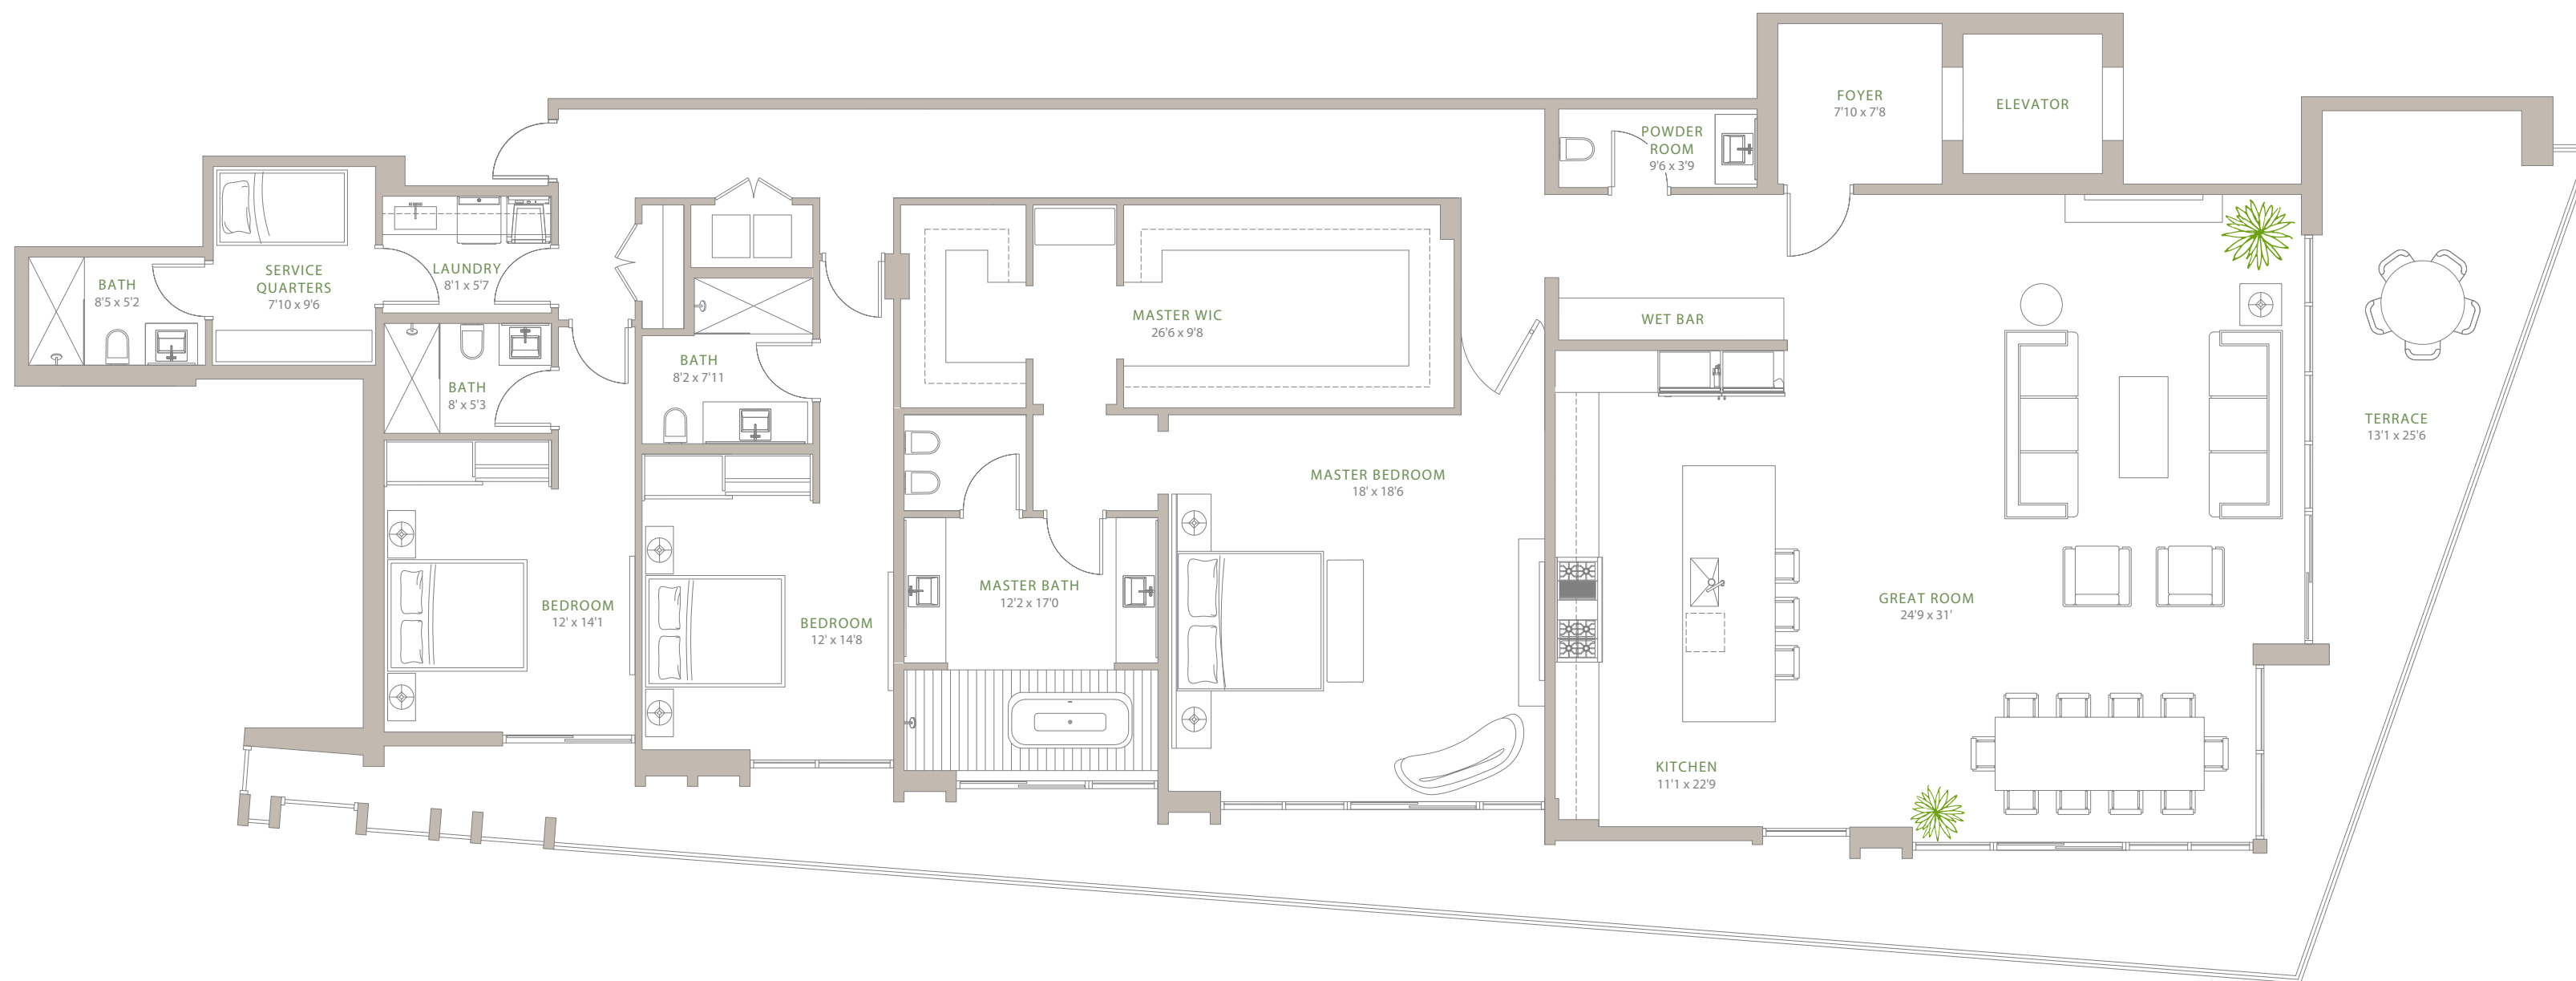

THE
FAIRCHILD
 COCONUT GROVE

THE BEASLEY

Residence A (option 1), Floors 1 - 5
 4 Bedrooms / 4.5 Baths + Service Quarters

3206 SQ. FT. (298 SQ. M.) Interior
 768 SQ. FT. (71 SQ. M.) Exterior
 3974 SQ. FT. (369 SQ. M.) Total

THE
FAIRCHILD
COCONUT GROVE

THE BEASLEY

Residence A (option 2), Floors 1 - 5
3 Bedrooms / 4.5 Baths + Service Quarters

3206 SQ. FT. (298 SQ. M.) Interior
768 SQ. FT. (71 SQ. M.) Exterior
3974 SQ. FT. (369 SQ. M.) Total

THE
FAIRCHILD
 COCONUT GROVE

THE BARNACLE

Residence B (option 1), Floors 1 - 5
 4 Bedrooms / 4.5 Baths + Service Quarters

3183 SQ. FT. (296 SQ. M.) Interior
 782 SQ. FT. (73 SQ. M.) Exterior
 3965 SQ. FT. (369 SQ. M.) Total

THE
FAIRCHILD
COCONUT GROVE

THE MUNROE

Residence C1, Floor 1

3 Bedrooms / 4.5 Baths + Service Quarters

2906 SQ. FT. (270 SQ. M.) Interior

266 SQ. FT. (25 SQ. M.) Exterior

3172 SQ. FT. (295 SQ. M.) Total

THE
FAIRCHILD
 COCONUT GROVE