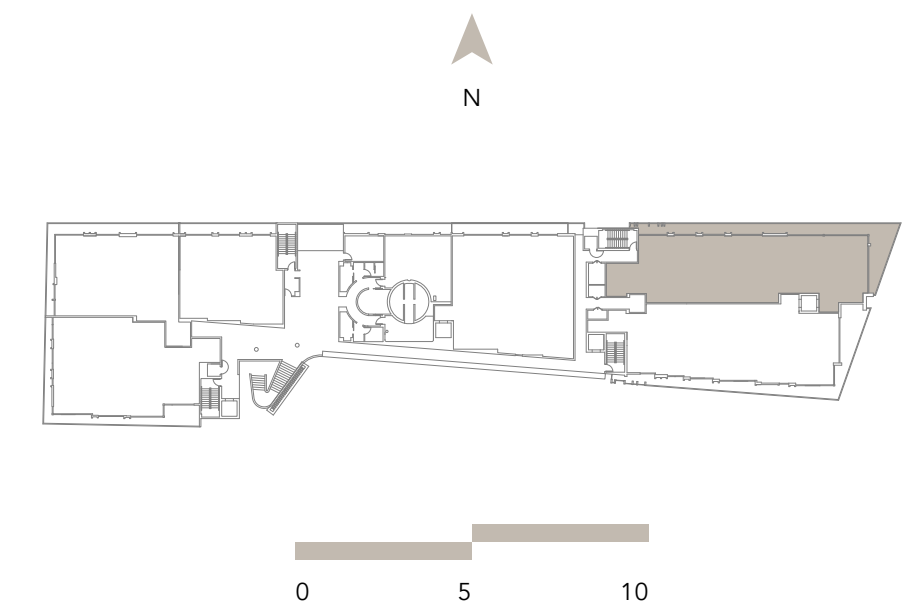

THE
FAIRCHILD
 COCONUT GROVE

THE BARNACLE

Residence B (option 1), Floors 1 - 5
 4 Bedrooms / 4.5 Baths + Service Quarters

3183 SQ. FT. (296 SQ. M.) Interior
 782 SQ. FT. (73 SQ. M.) Exterior
 3965 SQ. FT. (369 SQ. M.) Total

THE
FAIRCHILD
 COCONUT GROVE

THE BARNACLE

Residence B (option 2), Floors 1 - 5
 3 Bedrooms / 4.5 Baths

3183 SQ. FT. (296 SQ. M.) Interior
 782 SQ. FT. (73 SQ. M.) Exterior
 3965 SQ. FT. (369 SQ. M.) Total

THE
FAIRCHILD
COCONUT GROVE

THE MUNROE

Residence C1, Floor 1

3 Bedrooms / 4.5 Baths + Service Quarters

2906 SQ. FT. (270 SQ. M.) Interior

266 SQ. FT. (25 SQ. M.) Exterior

3172 SQ. FT. (295 SQ. M.) Total

THE
FAIRCHILD
 COCONUT GROVE

THE PORTER

Residence C23, Floors 2 and 3
 3 Bedrooms / 4.5 Baths + Service Quarters

3054 SQ. FT. (284 SQ. M.) Interior
 634 SQ. FT. (59 SQ. M.) Exterior
 3688 SQ. FT. (343 SQ. M.) Total

THE
FAIRCHILD
 COCONUT GROVE